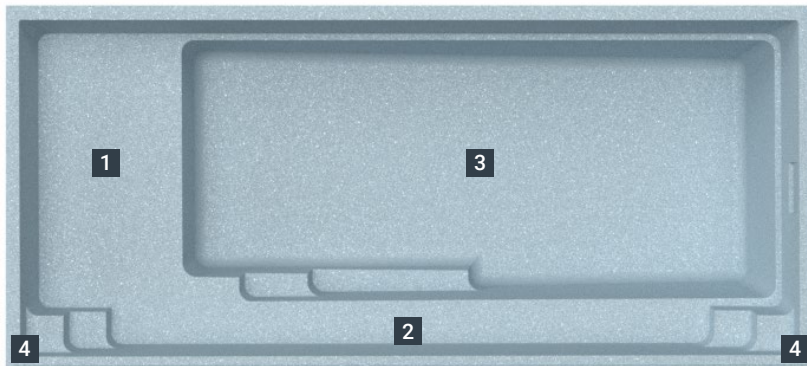

The Reflection with Splash Deck

Taking the core elements of the ever popular Reflection, the addition of a splash deck takes it to a new level. Nestled into the shallow end, the added splash deck gives your family the ideal spot for relaxation and fun.

This celebrated splash deck is a great addition to The Reflection pool. It not only makes it more visually stunning, but it also creates a versatile space. Additionally, the splash deck can be

transformed into an exciting water feature. Just add some bubbler jets in the floor and let the show begin! It's no secret The Reflection with Splash Deck makes an already outstanding pool that much better.

- 1. Full Width Splash Deck
- 2. Full Length Bench Seat

- 3. Large Swim Area
- 4. Dual Entry & Exit Steps

Left in Graphite Grey; Right in Sapphire Blue; Top in Silver Grey

Pool Sizes

9.50m

length: 9.50m width: 3.80m
shallow: 1.25m depth: 1.70m

8.50m

length: 8.50m width: 3.80m
shallow: 1.25m depth: 1.65m

Note: Dimensions are of the swimming pool shell only and may be rounded. Splash Deck measures 1.55m x 3.60m x 0.60m approximately.

Colour Range