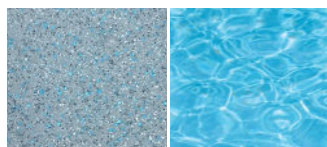

8.50m

length: 8.50m width: 3.80m
shallow: 1.25m depth: 1.65m

Note: Dimensions are of the swimming pool shell only and may be rounded. Splash Deck measures 1.55m x 3.60m x 0.60m approximately.

Colour Range

Shimmer Colour Range

Sapphire Blue

Crystal Blue

Diamond Sand

Aquamarine

Shimmer White

Silver Grey

Graphite Grey

Ebony Blue

Granitech Range

Opal

Azurite

Lavastone

Topaz

Note: Colours are examples only and may vary from the finished product.

Technology