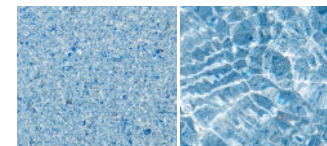

8.50m

length: 8.50m width: 3.80m
shallow: 1.25m depth: 1.65m

Note: Dimensions are of the swimming pool shell only and may be rounded. Splash Deck measures 1.55m x 3.60m x 0.60m approximately.

Colour Range

Shimmer Colour Range

Sapphire Blue

Crystal Blue

Diamond Sand

Aquamarine

Shimmer White

Silver Grey

Graphite Grey

Ebony Blue

Granitech Range

Opal

Azurite

Lavastone

Topaz

Note: Colours are examples only and may vary from the finished product.

Technology