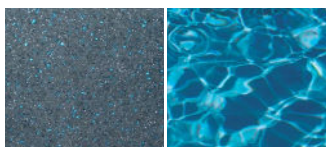

8.50m

length: 8.50m width: 3.80m
shallow: 1.25m depth: 1.65m

Note: Dimensions are of the swimming pool shell only and may be rounded. Splash Deck measures 1.55m x 3.60m x 0.60m approximately.

Colour Range

Shimmer Colour Range

Sapphire Blue

Crystal Blue

Diamond Sand

Aquamarine

Shimmer White

Silver Grey

Graphite Grey

Ebony Blue

Granitech Range

Opal

Azurite

Lavastone

Topaz

Note: Colours are examples only and may vary from the finished product.

Technology