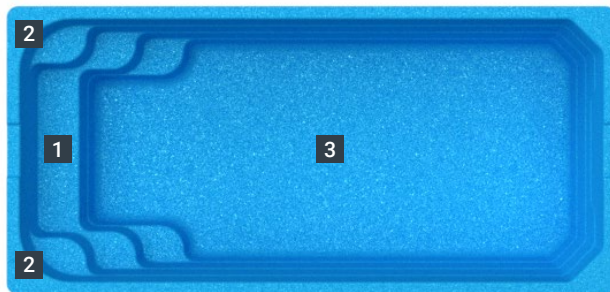

# The Olympus

Create a welcoming ambiance in your backyard with a versatile plunge pool that offers a stylish swim space for your home.

For those with limited space, The Olympus is an excellent choice with a length of 4.65m and a width of 2.20m. The luxurious lifestyle of a pool owner is still within your grasp as this well-equipped pool provides space for swimming, relaxing and cooling off. Enjoy the added bonus of transforming your backyard into an exercise centre with an optional Swim Jet System that allows you to swim against the current combined with the pools flat bottom floor.

Experience the delightful benefits of a spa by adding in spa jets, which can be conveniently placed above a comfortable bench seat positioned between the entrance and exit steps. This pair of steps grants easy and comfortable access to either side of the Olympus. With all the essential features and additional benefits that a swimming pool should have, The Olympus is an excellent alternative for smaller spaces.

## Pool Sizes

**4.65m**

length: 4.65m width: 2.20m  
depth: 1.20m

Note: Dimensions are of the swimming pool shell only and may be rounded.