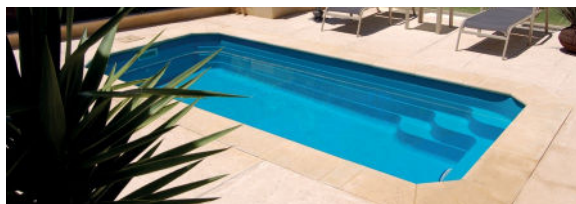

Technology

Installing a swimming pool is a long-term investment and we want you to feel confident that what you're putting in the ground is durable and will last the test of time. We are so confident in the

Leisure Pools Composite Armour™ technology that we offer a Lifetime Structural Warranty and a Lifetime Structural Osmosis Warranty on all our swimming pools.