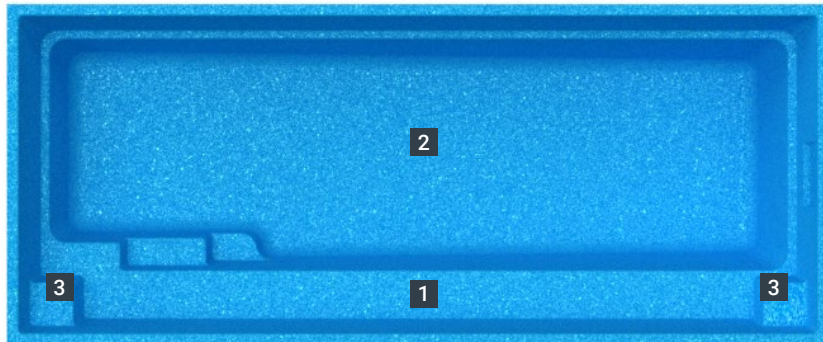

# The Harmony

For those who seek a polished and sleek presentation, The Harmony is a popular design with its ability to seamlessly blend in with its environment whilst fashionably standing out.

This simple, rectangular pool boasts a sleek, modern design, with a spacious bench that spans the entire length of the pool offering easy access to the entry/exit steps leading down into the pool. With the design of the full-length bench and steps on one side of the pool, the deepest part can be furthest away from

the foundation of the home. As a result, The Harmony works well in smaller backyards with its ability to be installed closer to the home. The deeper design, enhanced with an end-to-end swim channel, provides a comfortable swim for even the tallest of people.

### 7.00m

length: 7.00m width: 2.90m  
shallow: 1.25m depth: 1.65m

### 5.00m

length: 5.00m width: 2.90m  
shallow: 1.25m depth: 1.55m

**Note:** Dimensions are of the swimming pool shell only and may be rounded.