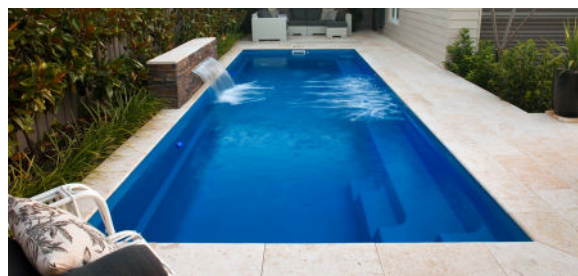

Colour Range

Shimmer Colour Range

Granitech Range

Note: Colours are examples only and may vary from the finished product.

Technology

Installing a swimming pool is a long-term investment and we want you to feel confident that what you're putting in the ground is durable and will last the test of time. We are so confident in the

Leisure Pools Composite Armour™ technology that we offer a Lifetime Structural Warranty and a Lifetime Structural Osmosis Warranty on all our swimming pools.

Contact Us

To learn more about Leisure Pools, contact your authorised dealership today!

📞 0800 10 2345

🌐 leisurepools.co.nz

View The Harmony

Check out our social media pages and get inspiration for your next pool!

📘 @LeisurePoolsGlobal

📷 @leisurepoolsau