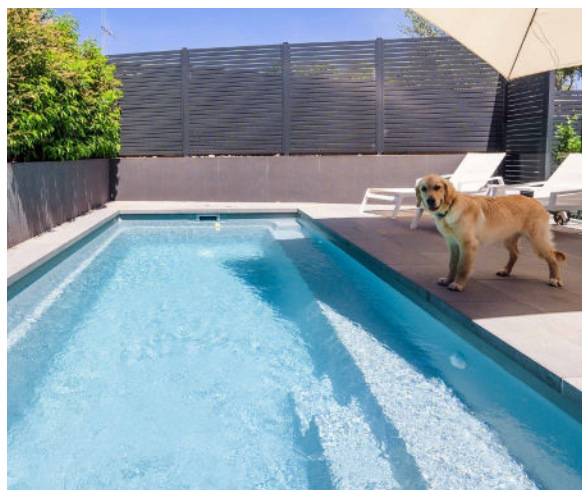

Colour Range

Shimmer Colour Range

Granitech Range

Note: Colours are examples only and may vary from the finished product.

Technology

Installing a swimming pool is a long-term investment and we want you to feel confident that what you're putting in the ground is durable and will last the test of time. We are so confident in the

Leisure Pools Composite Armour™ technology that we offer a Lifetime Structural Warranty and a Lifetime Structural Osmosis Warranty on all our swimming pools.

Contact Us

To learn more about Leisure Pools, contact your authorised dealership today!

📞 0800 10 2345

🌐 leisurepools.co.nz

View The Harmony

Check out our social media pages and get inspiration for your next pool!

📘 @LeisurePoolsGlobal

📷 @leisurepoolsau