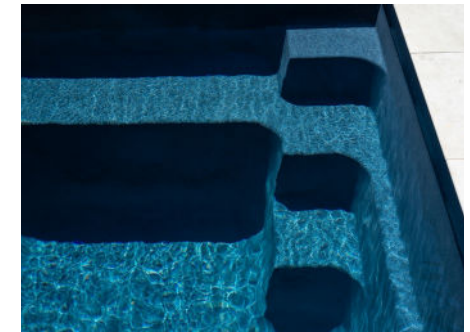

The Fiji Plunge

Small spaces come alive with The Fiji Plunge. A spacious wading area coupled with a relaxing bench seat. Added spa jets will offer a soothing water massage and therapeutic benefits.

Welcome to an exciting pool design that can easily accommodate any small space or backyard. You can still have the pool of your dreams that is fully stocked with a variety of features and amenities. This small, shallow pool, usually referred to as a plunge pool, is designed for lounging, wading, or simply cooling off. Its flat bottom

floor is ideal for water exercises, too. The entry and exit steps also make getting in and out of the pool easy and convenient. Growing in popularity, the smaller size of plunge pools translates to easier maintenance and reduced ownership costs, including the added benefit of reduced water requirements.

Left in Ebony Blue; Right in Ebony Blue; Top in Graphite Grey

1. Bench Seat

2. Entry & Exit Steps

3. Flat Bottom Floor

Pool Sizes

2.90m

length: 2.90m width: 2.10m
depth: 1.30m

Note: Dimensions are of the swimming pool shell only and may be rounded.