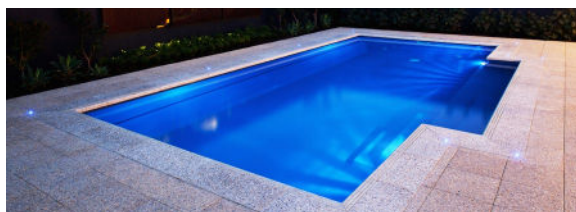

Colour Range

Shimmer Colour Range

Granitech Range

Note: Colours are examples only and may vary from the finished product.

Technology

Installing a swimming pool is a long-term investment and we want you to feel confident that what you're putting in the ground is durable and will last the test of time. We are so confident in the

Leisure Pools Composite Armour™ technology that we offer a Lifetime Structural Warranty and a Lifetime Structural Osmosis Warranty on all our swimming pools.

Contact Us

To learn more about Leisure Pools, contact your authorised dealership today!

📞 0800 10 2345

🌐 leisurepools.co.nz

View The Elegance

Check out our social media pages and get inspiration for your next pool!

📘 @LeisurePoolsGlobal

📷 @leisurepoolsau