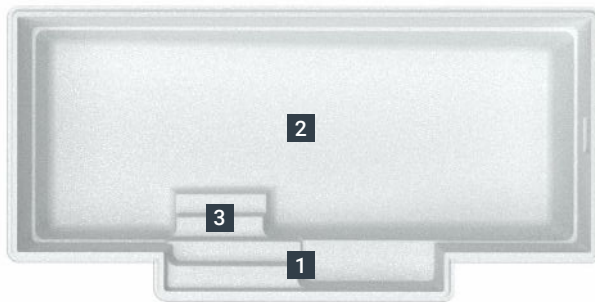

The Elegance

The Elegance pulls out all the stops: ultra-modern square corners, a bold design, and clean, crisp lines. As one of the most in demand designs in the world, this pool is a perfect blend of form and function where sophistication and refinement reside.

Optional spa jets luxuriously transform this seating space into a relaxing spa area. By integrating the entry/exit steps to the side of the swimming corridor, the area inside the pool is fully maximised. The Elegance comes in a variety of sizes to accommodate almost every backyard setting.

- 1. Outset Bench Seat & Spa Nook** (jets optional)
- 2. Full Length Swim Area**
- 3. Generous Entry Steps**

Left in Sapphire Blue; Right in Graphite Grey; Top in Shimmer White

Pool Sizes

12.00m

length: 12.00m width: 4.40m
shallow: 1.15m depth: 1.85m

6.00m

length: 6.00m width: 3.50m
shallow: 1.35m depth: 1.70m

Note: Dimensions are of the swimming pool shell only and may be rounded.

Colour Range

Shimmer Colour Range

Sapphire Blue

Crystal Blue

Diamond Sand