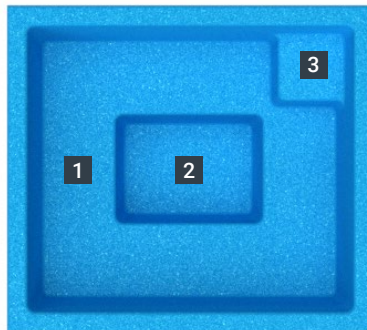

The Capri Spa

Transform your home into a relaxing haven. A perfect addition to your life that offers all the benefits of a tranquil spa, with ample seating, and functional design.

While integrated spa options are popular, stand-alone spas offer unique benefits, such as creating private and extra entertainment space, that integrated spa options cannot match. This versatile and spacious alternative can be installed either next to your pool or as a separate standalone feature. The open seating design provides room for a relaxing and therapeutic water massage experience to help soothe your mind and

body. With an optional spill-over ledge that can flow into your pool, this compact spa is a wonderful addition to your pool project or home, adding versatility and elegance to your outdoor space.

Whether you choose to install The Capri Spa alongside your Leisure Pool or in a separate space, this tranquil spa is the perfect solution to enhance your outdoor entertainment area.

1. Wrap-around Seating

2. Footwell

3. Entry & Exit Step

Left in Shimmer White; Right in Crystal Blue; Top in Crystal Blue

Pool Sizes

1.80m

length: 1.80m width: 1.60m
depth: 0.90m

Note: Dimensions are of the swimming pool shell only and may be rounded.