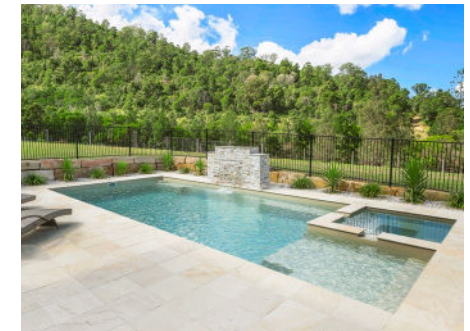

The Absolute

Take versatility to the extreme with The Absolute. This pool is perfect for those seeking a large and practical design for activities ranging from swimming laps to playing games, to lounging and relaxing.

unit. Clever overflow channels act as spill-over ledges and create beautiful waterfall effects. The addition of a large, shallow splash deck is one of the most popular innovations in the swimming pool industry.

- 1. Built-In Spa
- 2. Splash Deck

- 3. Large Swim Area
- 4. Deep End Swim Out

Left in Aquamarine; Right in Diamond Sand; Top in Silver Grey

Pool Sizes

12.00m

length: 12.00m width: 4.40m
shallow: 1.35m depth: 2.00m

10.00m

length: 10.00m width: 4.40m
shallow: 1.35m depth: 1.85m

8.00m

length: 8.00m width: 4.40m
shallow: 1.35m depth: 1.70m

Note: Dimensions are of the swimming pool shell only and may be rounded. Spa measures 1.80m x 1.80m x 1.00m approximately. Splash deck measures 2.20m x 2.10m x 0.60m approximately.