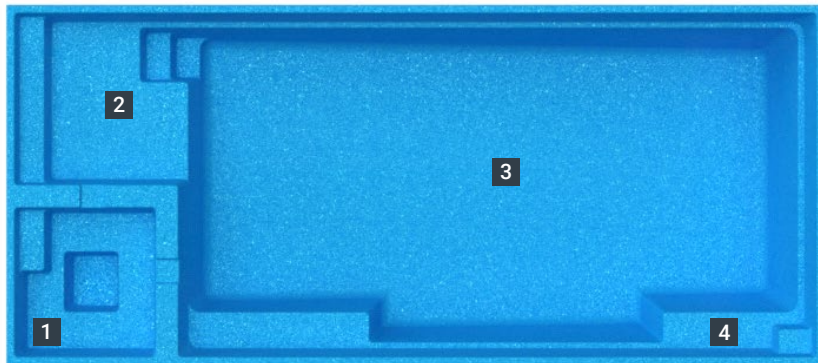

unit. Clever overflow channels act as spill-over ledges and create beautiful waterfall effects. The addition of a large, shallow splash deck is one of the most popular innovations in the swimming pool industry.

- 1. Built-In Spa
- 2. Splash Deck

- 3. Large Swim Area
- 4. Deep End Swim Out

Left in Aquamarine; Right in Diamond Sand; Top in Silver Grey

Pool Sizes

12.00m

length: 12.00m width: 4.40m
shallow: 1.35m depth: 2.00m

10.00m

length: 10.00m width: 4.40m
shallow: 1.35m depth: 1.85m

8.00m

length: 8.00m width: 4.40m
shallow: 1.35m depth: 1.70m

Note: Dimensions are of the swimming pool shell only and may be rounded. Spa measures 1.80m x 1.80m x 1.00m approximately. Splash deck measures 2.20m x 2.10m x 0.60m approximately.