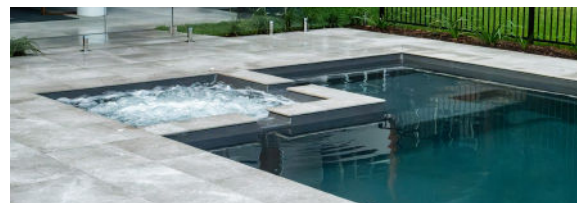

Technology

Installing a swimming pool is a long-term investment and we want you to feel confident that what you're putting in the ground is durable and will last the test of time. We are so confident in the

Leisure Pools Composite Armour™ technology that we offer a Lifetime Structural Warranty and a Lifetime Structural Osmosis Warranty on all our swimming pools.